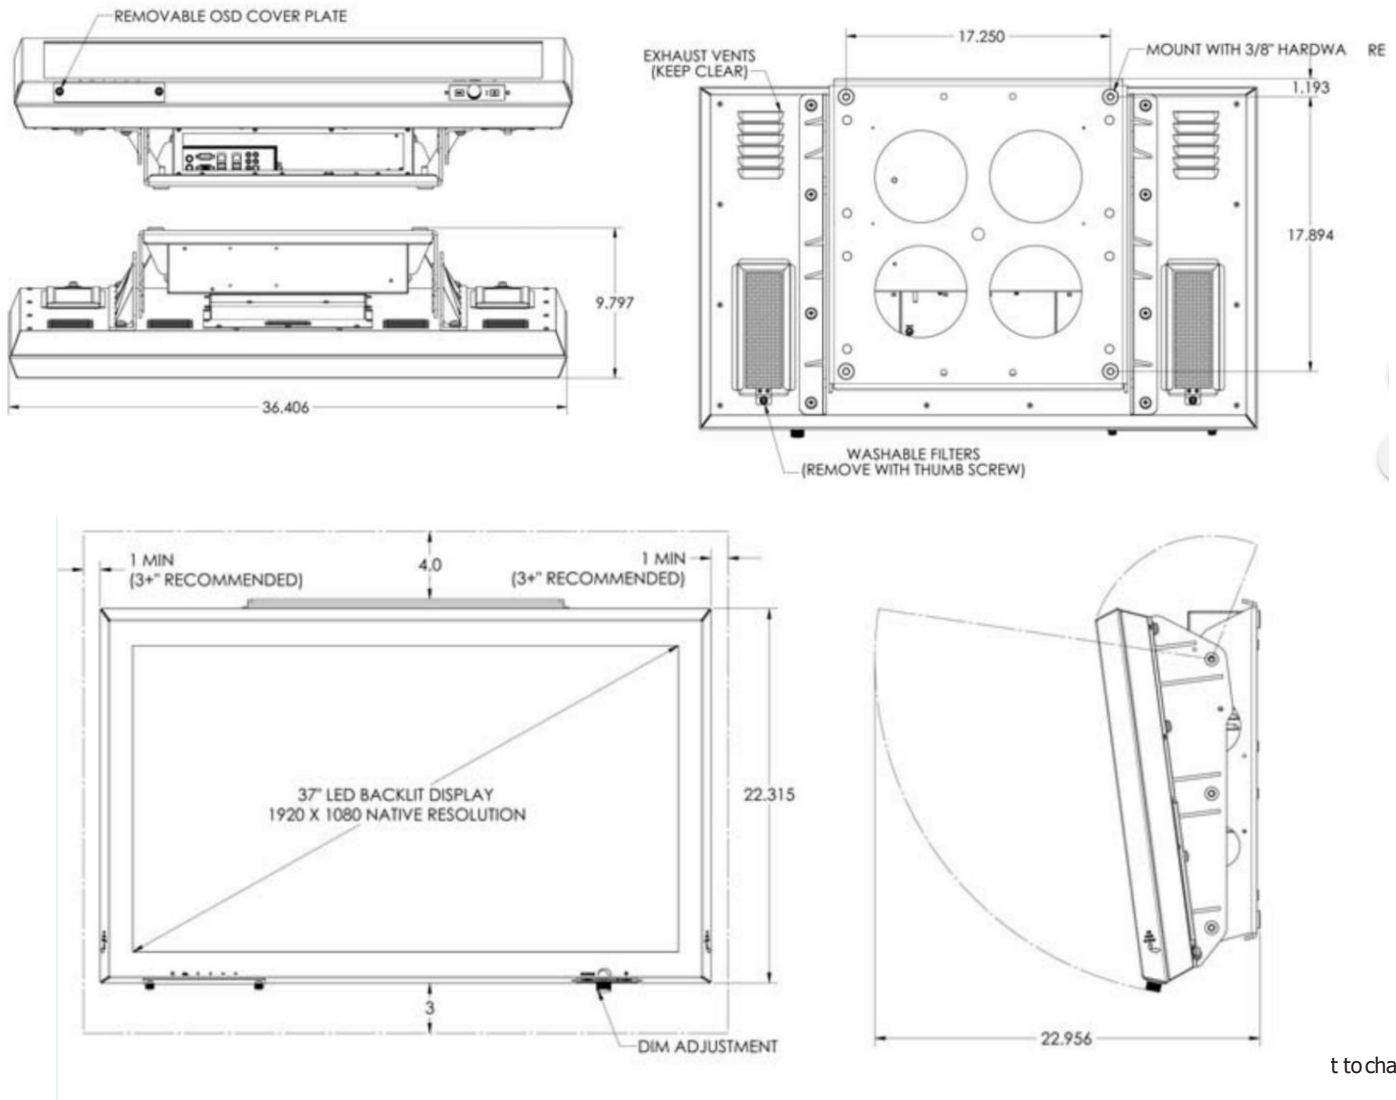

37" Marine Display Unit

- Commercial or military versions available
- 400 cd/m² brightness LED backlight
- 1920 x 1080 Resolution
- Aluminum Bezel
- EMI Glass/Touchscreen optional
- Multi-Function Input Selection:
VGA, DVI, Composite Video
- Military I/O
- Commercial I/O

Specifications

LCD	
Resolution	1920 x 1080
Brightness	400 cd/m ²
Brightness Control	0-100%
Viewing Angle	±85° Horizontal / ±85° Vertical
Backlight Inverter	Full Dimming
Colors	16.7 million
Contrast Ratio	1600:1
Touch Screen	Touch Screen: Infra-Red Touch Screen (Standard) Contact Comark for other options
Interface	
I/O Ports - Configurable w/ Commercial Interface	(1) VGA - D15S - SUB (1) DVI - D249 (1) Composite - RCA Jack (1) S Video - Mini 4 pm DIO (1) HDMI
Sound	Line In, Out, Stereo Jacks
Electrical	
Voltage	90-264 volts AC
Current	2 amps (Maximum)
Power Consumption	180 watts (Maximum)
Environmental	
Temp, operating	-15 to 55 Celsius
Temp, storage	2 amps (Maximum)

Qualified to: MIL-S-901D Grade A, MIL-STD-167-1, MIL-STD-461F (Below Deck) and MIL-STD-810F. Contact COMARK for full Test Report.

Dimensional Drawings

t to change

Physical

Dimensions	36.406w x 22.315h x 4.0d
Weight	45 lbs
Material	Aluminum
Colors	Black
Finish	Fine Texture powder coat
Mounting	Bulkhead Panel Mount
MTBF	25k hours
MTTR	30 minutes swap unit
Rating	IP65 Front / Drip Proof NEMA 12 Rear